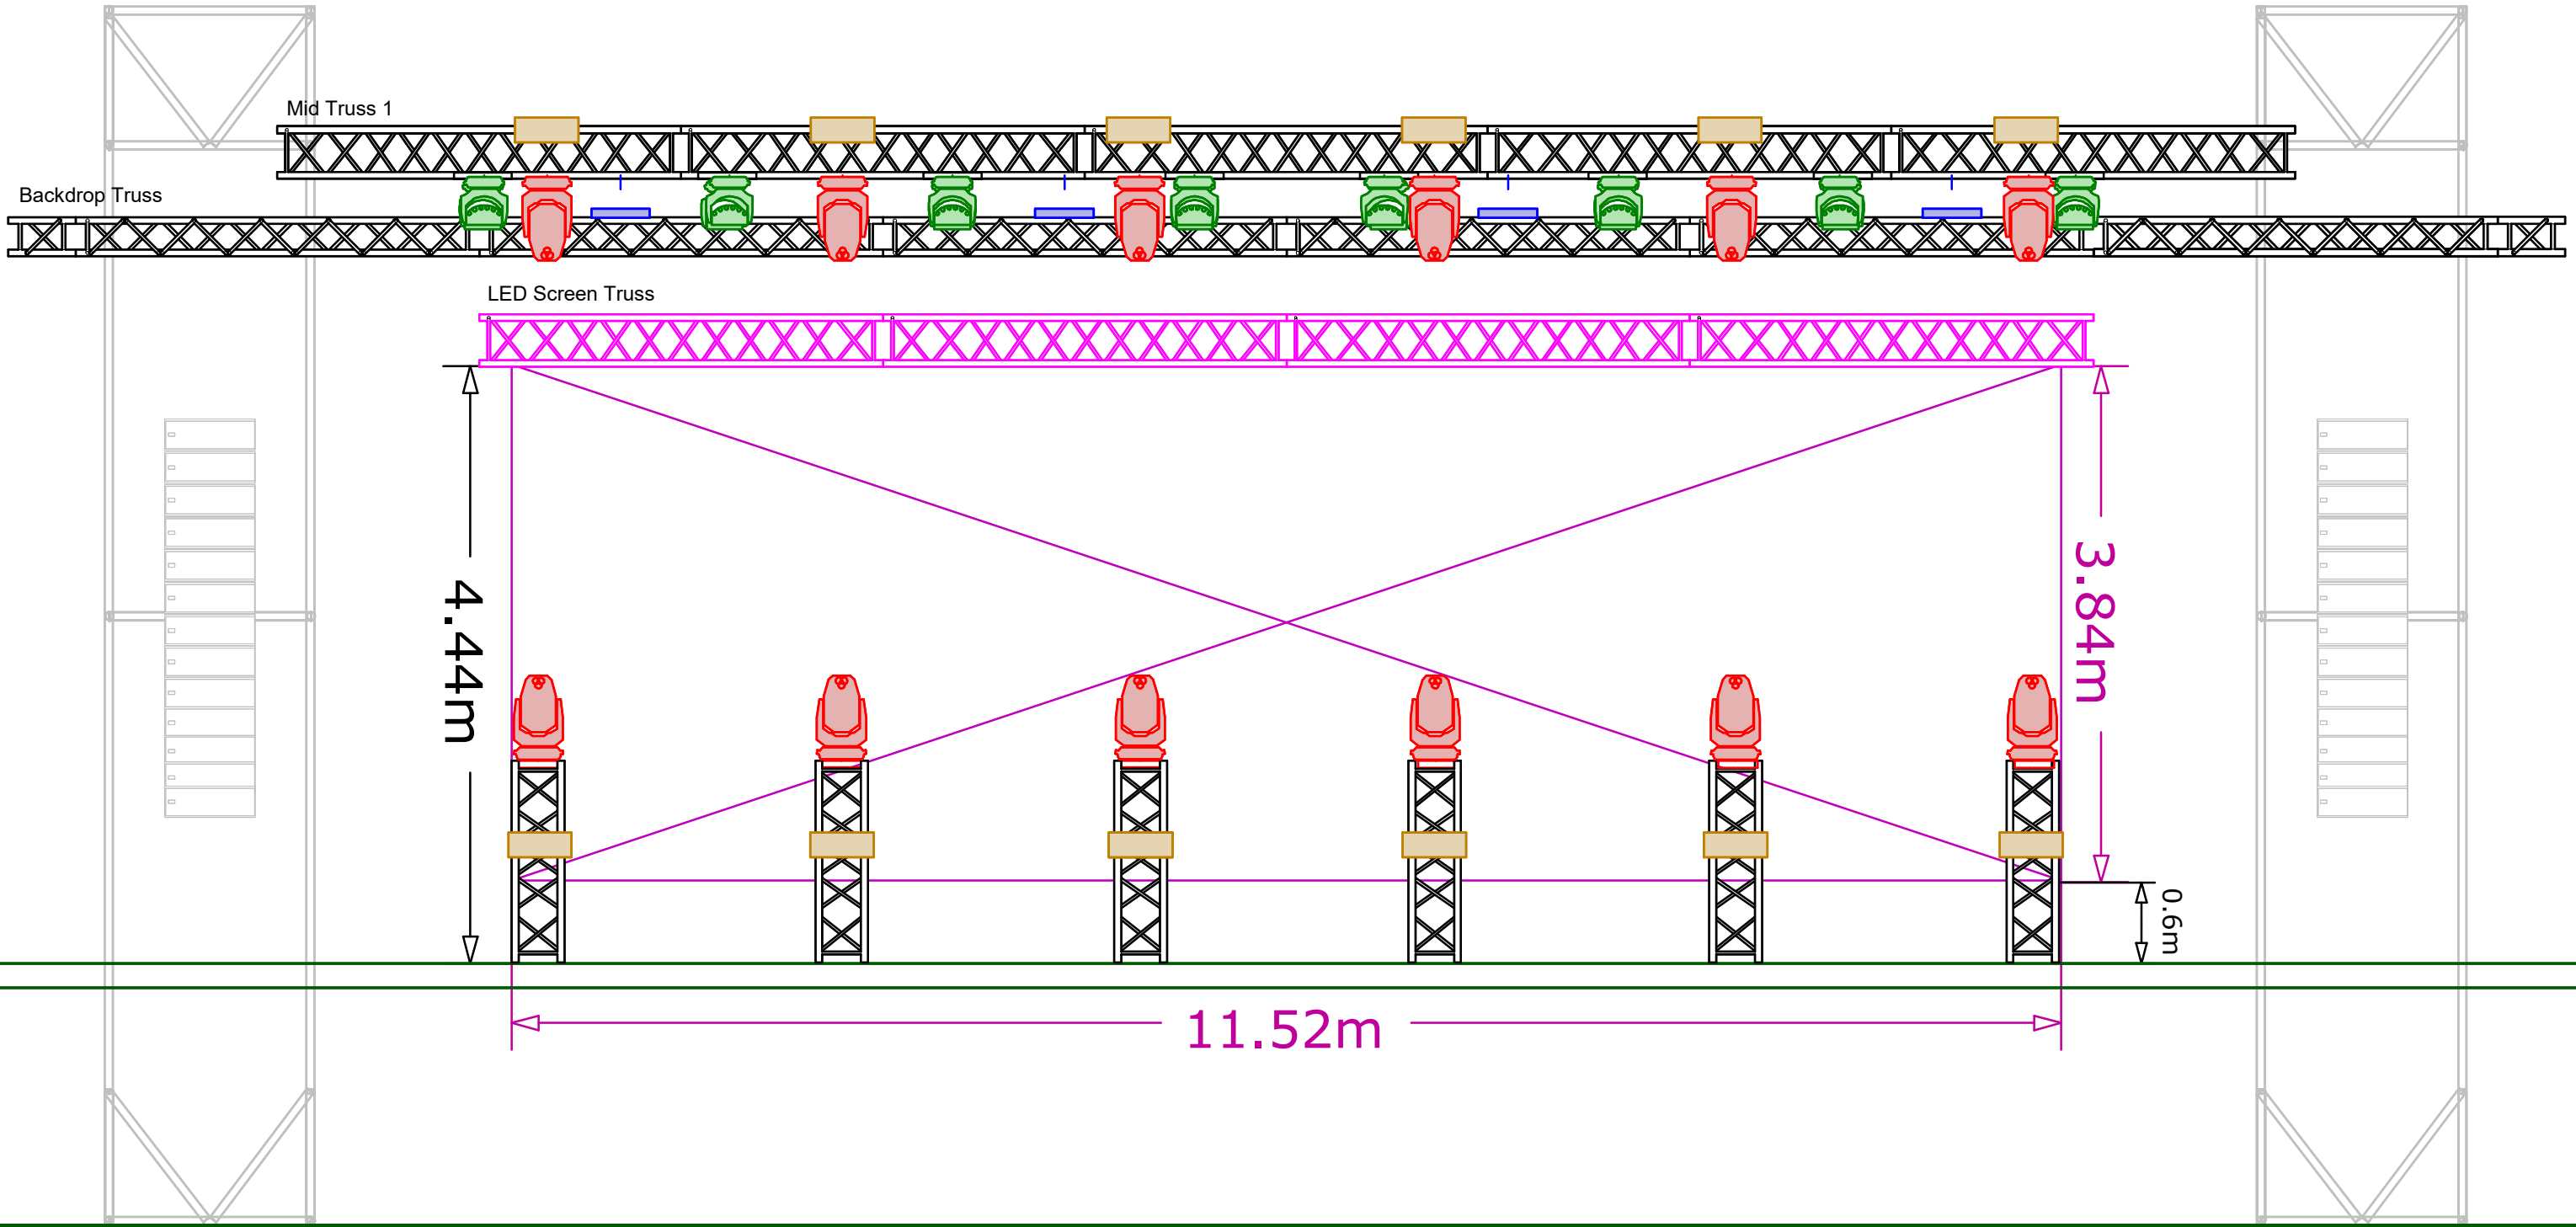

Plan Dimension

Front Dimension

ISO

# Left Dimensions

Patch

Symbol	Name	Fixture Options
	32x Robe Robin LEDWash 600	Mode: 1
	12x SGM X-5	Mode: 4Ch
	22x Blinder 2lite DWE	Mode: 1Ch
	24x Robe Viva CMY	Mode: 1

Console: High End Systems Hog Full Boar 4 + Wig 4

Backup 4 Switch RS 8000