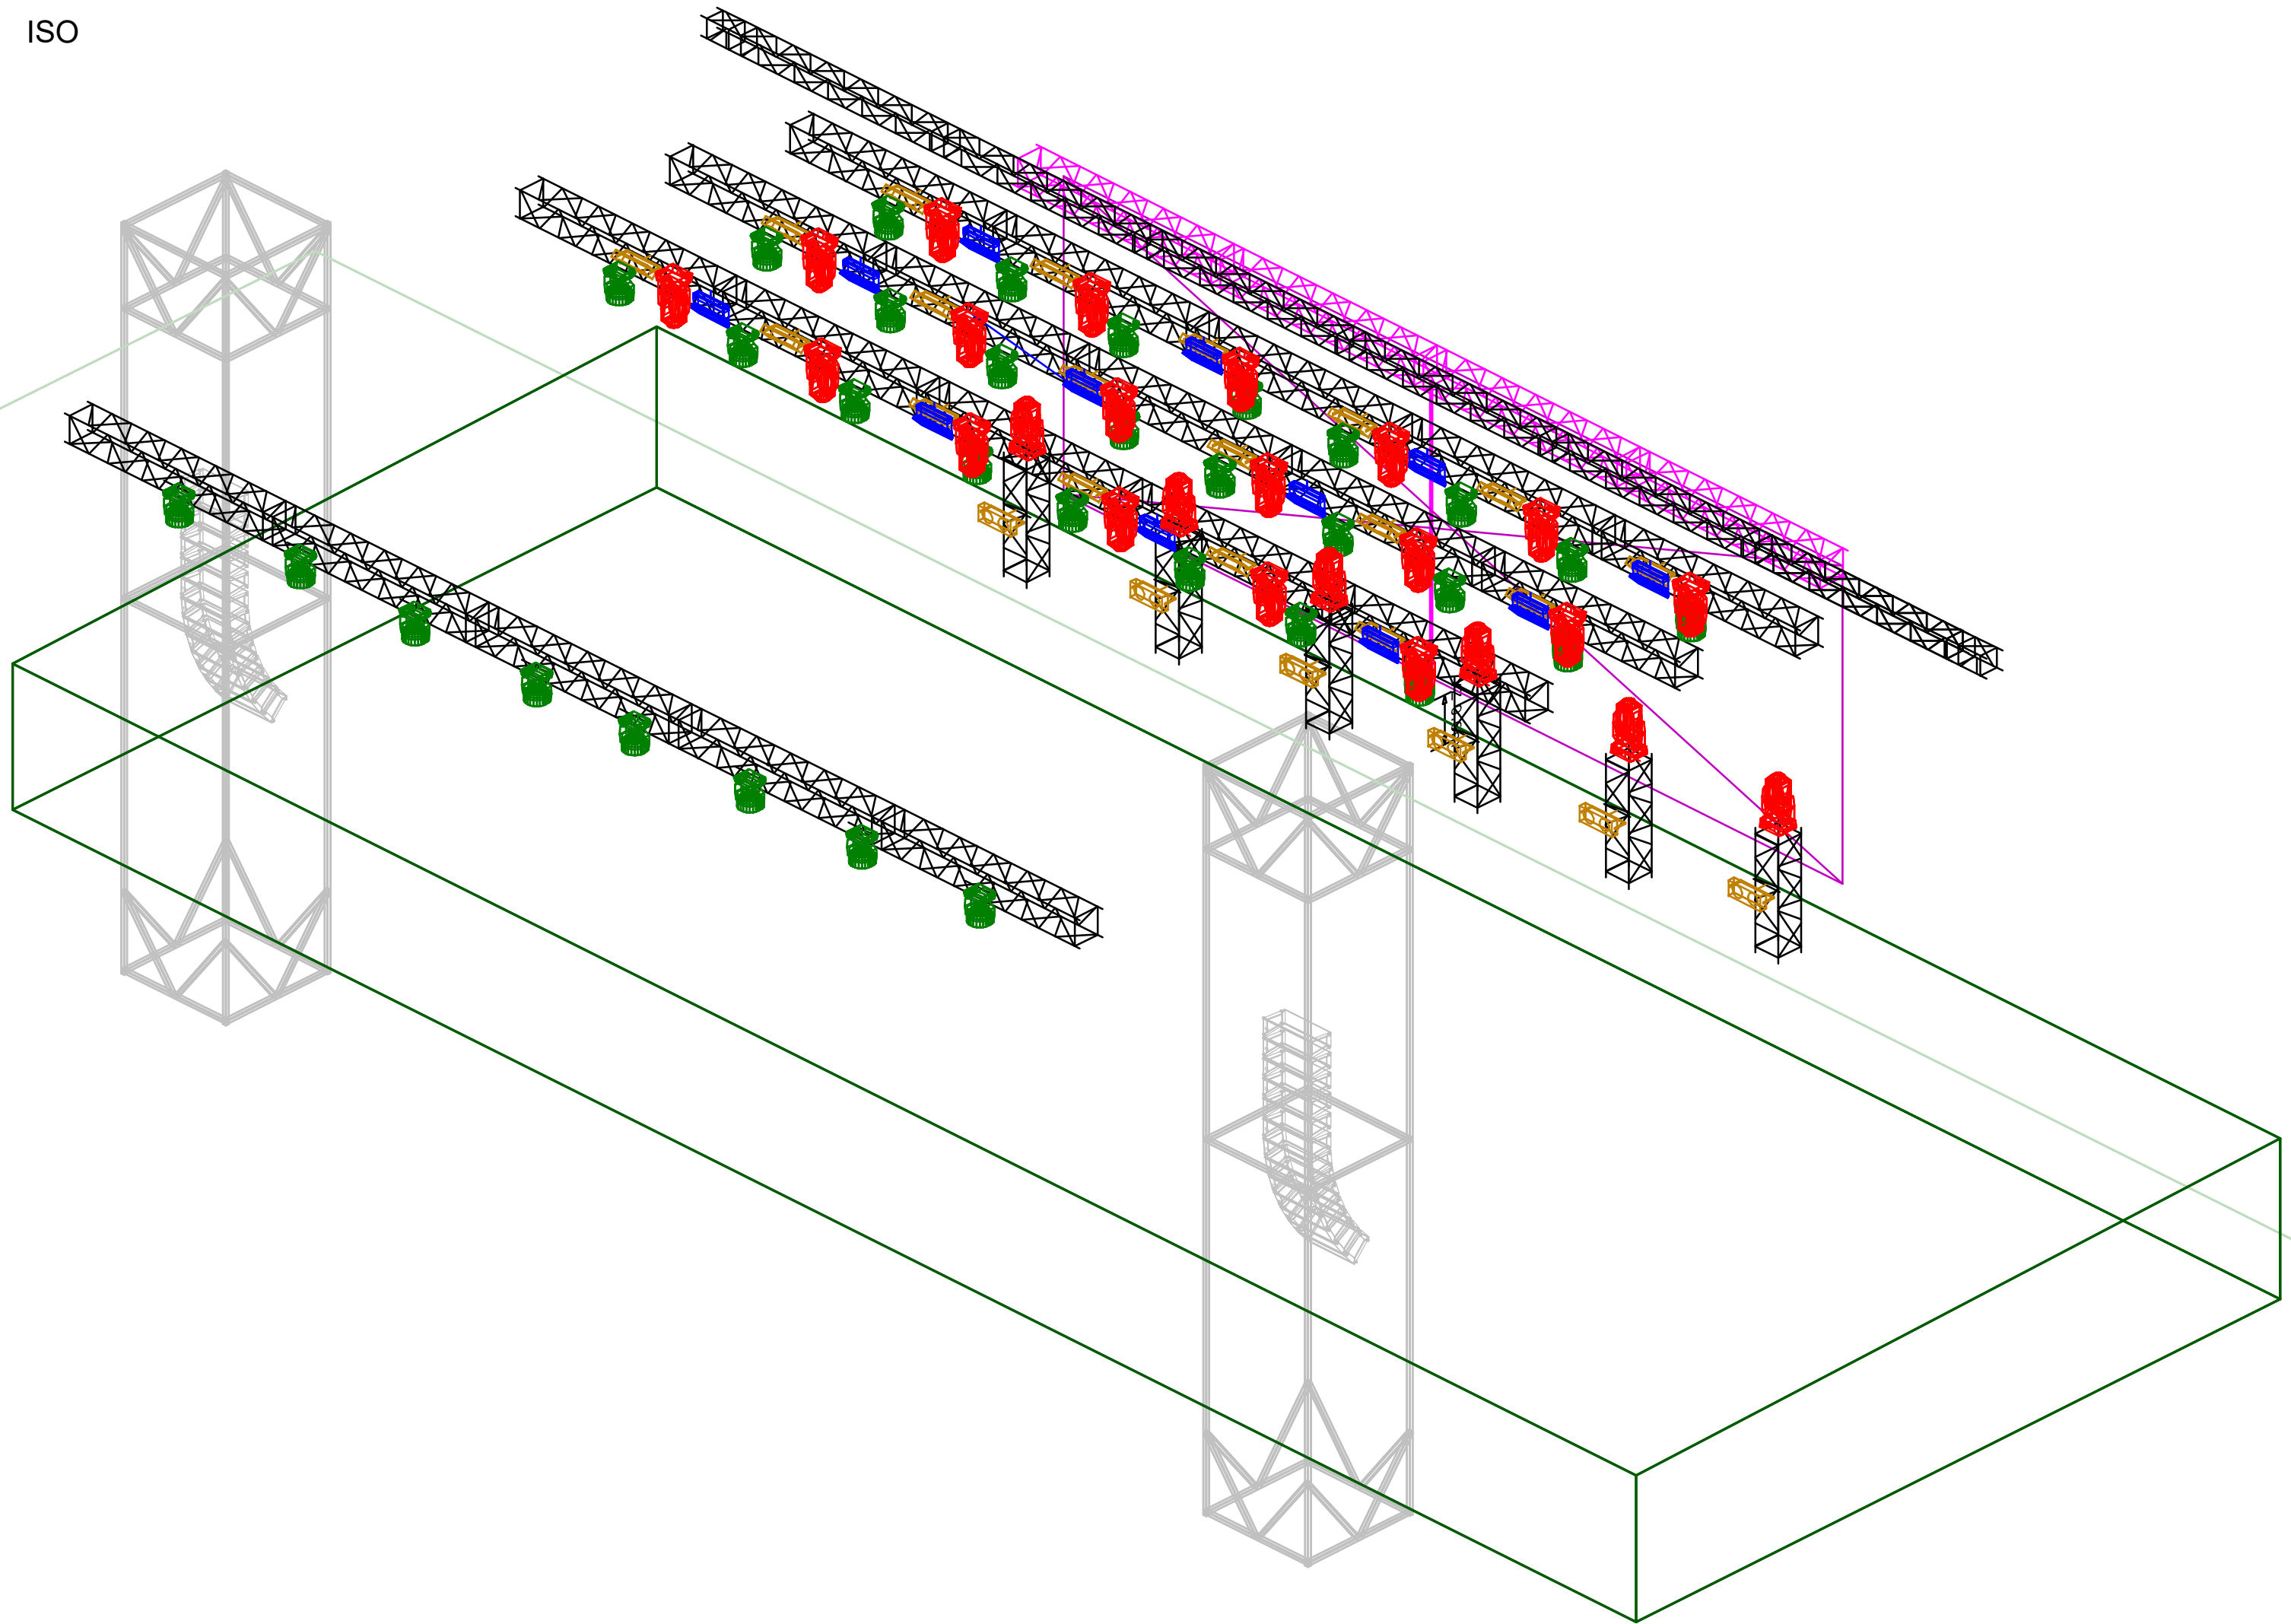

Plan Dimension

Front Dimension

ISO

# Left Dimensions

Patch

Symbol	Name	Fixture Options
	32x Robe Robin LEDWash 600	Mode: 1
	12x SGM X-5	Mode: 4Ch
	22x Blinder 2lite DWE	Mode: 1Ch
	24x Robe Viva CMY	Mode: 1

Console: High End Systems Hog Full Boar 4 + Wig 4

Backup 4 Switch RS 8000