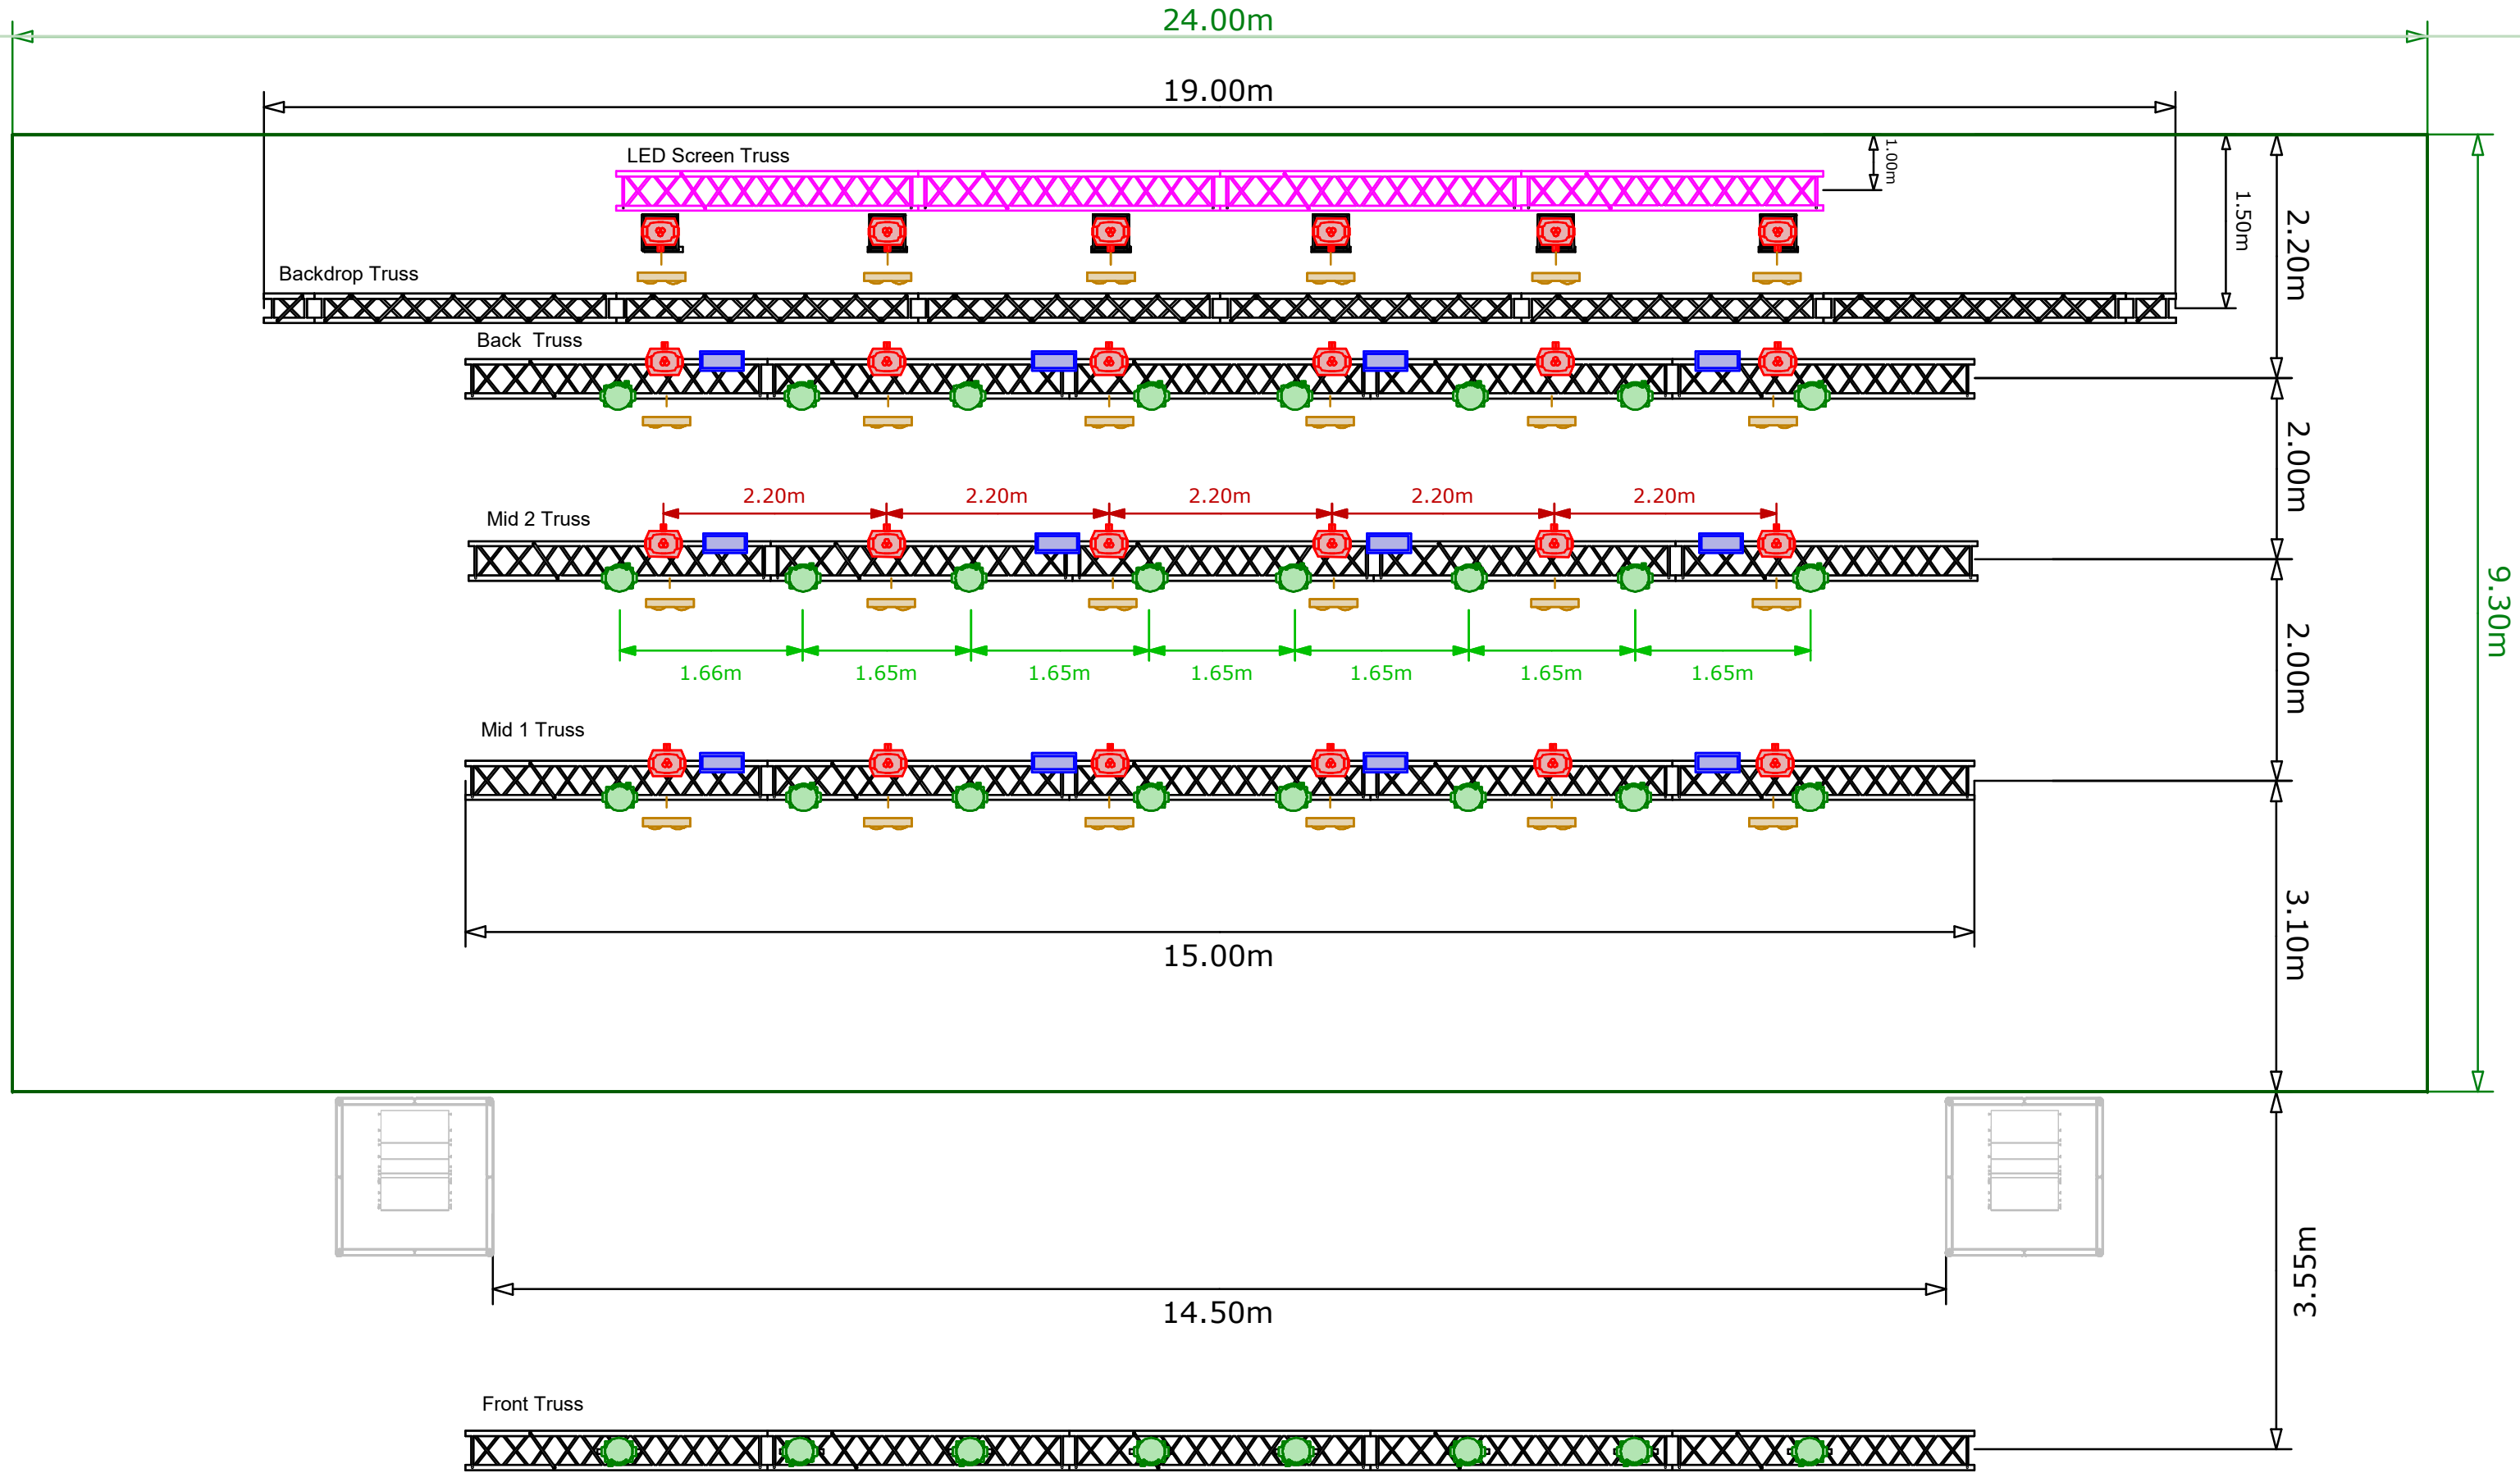

Plan Dimension

Front Dimension

ISO

# Left Dimensions

Patch

Symbol	Name	Fixture Options
	32x Robe Robin LEDWash 600	Mode: 1
	12x SGM X-5	Mode: 4Ch
	22x Blinder 2lite DWE	Mode: 1Ch
	24x Robe Viva CMY	Mode: 1

Console: High End Systems Hog Full Boar 4 + Wig 4

Backup 4 Switch RS 8000