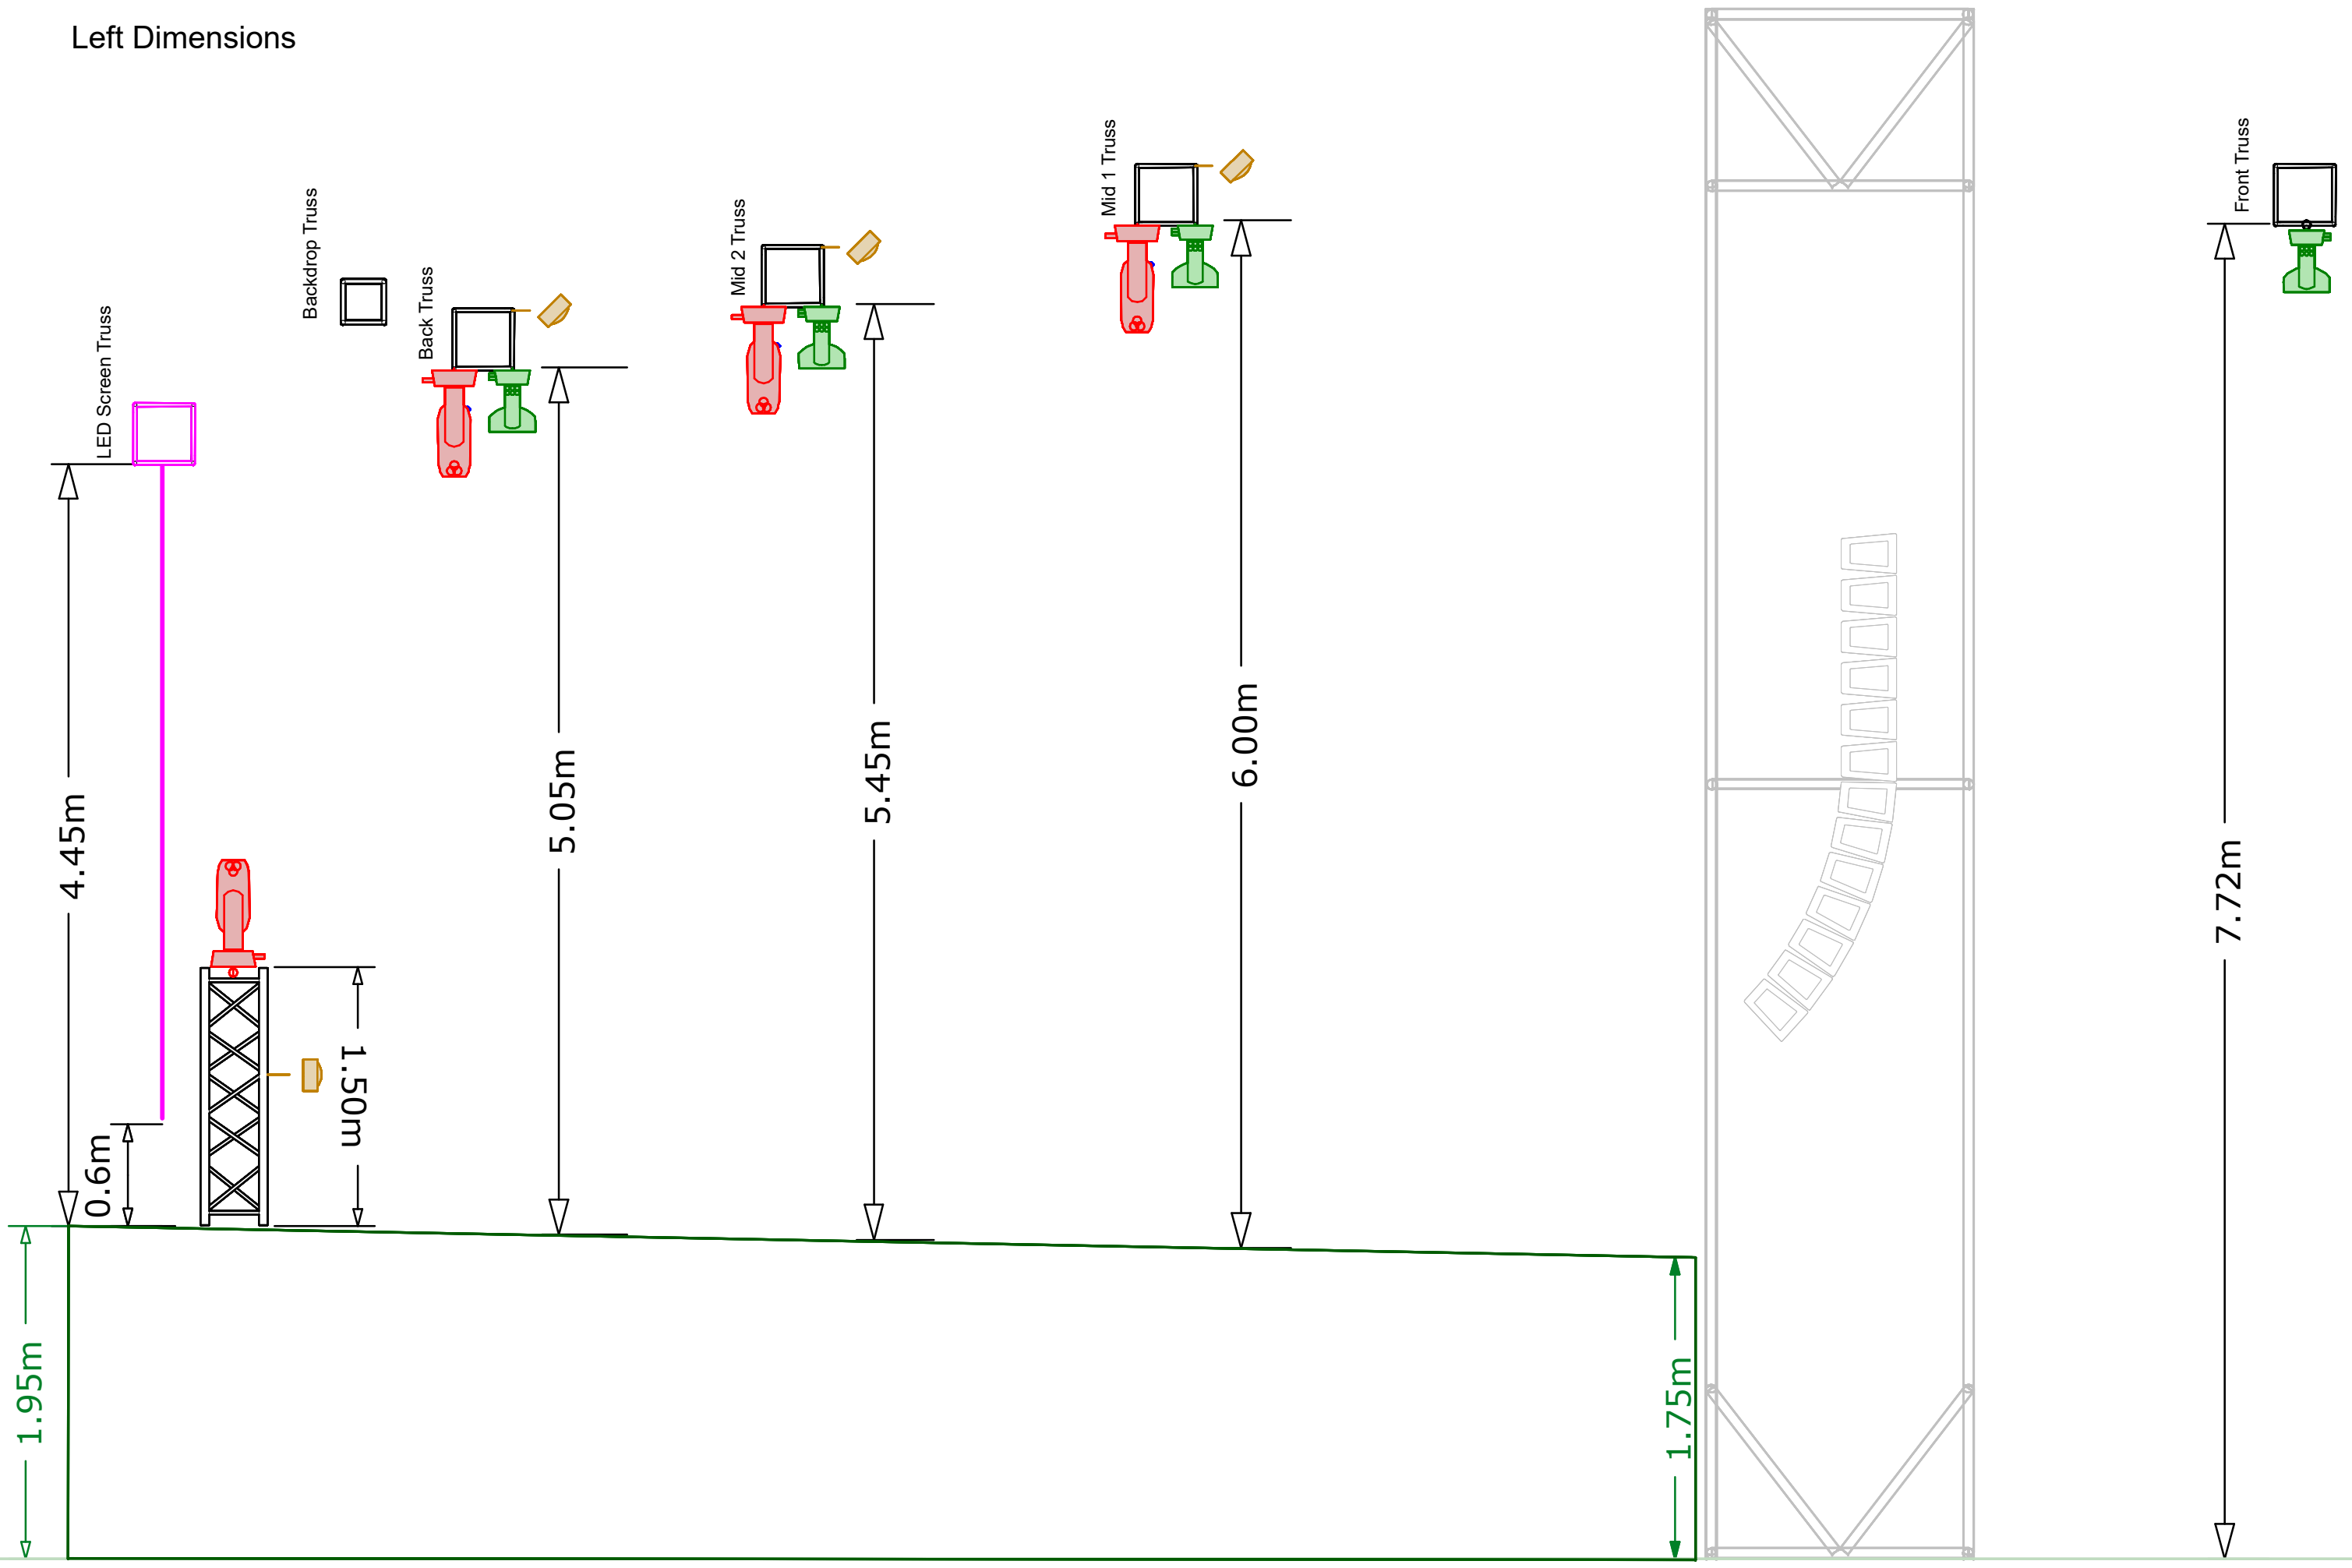

Plan Dimension

Front Dimension

ISO

# Left Dimensions

Patch

Symbol	Name	Fixture Options
	32x Robe Robin LEDWash 600	Mode: 1
	12x SGM X-5	Mode: 4Ch
	22x Blinder 2lite DWE	Mode: 1Ch
	24x Robe Viva CMY	Mode: 1

Console: High End Systems Hog Full Boar 4 + Wig 4

Backup 4 Switch RS 8000