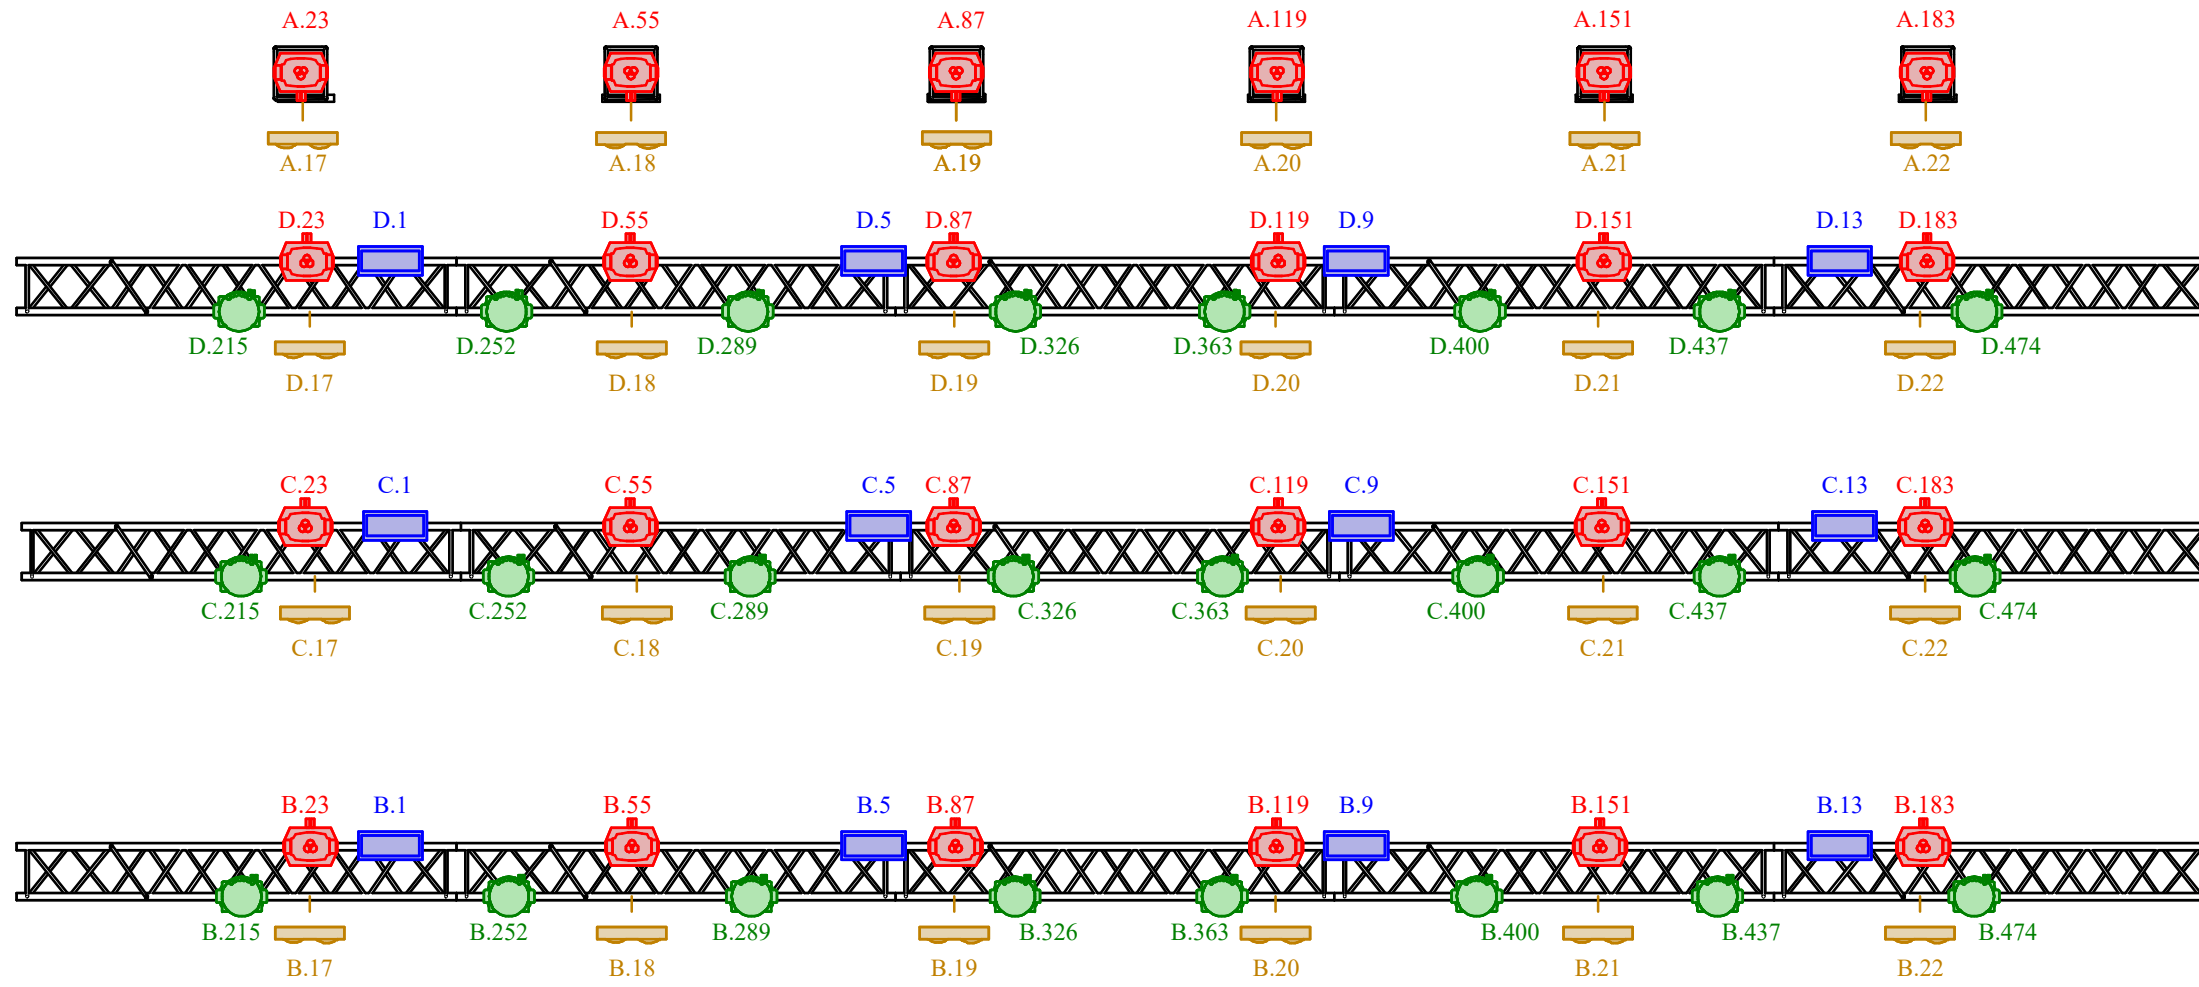

Plan Dimension

Front Dimension

ISO

# Left Dimensions

Patch

Symbol	Name	Fixture Options
	32x Robe Robin LEDWash 600	Mode: 1
	12x SGM X-5	Mode: 4Ch
	22x Blinder 2lite DWE	Mode: 1Ch
	24x Robe Viva CMY	Mode: 1

Console: High End Systems Hog Full Boar 4 + Wig 4

Backup 4 Switch RS 8000